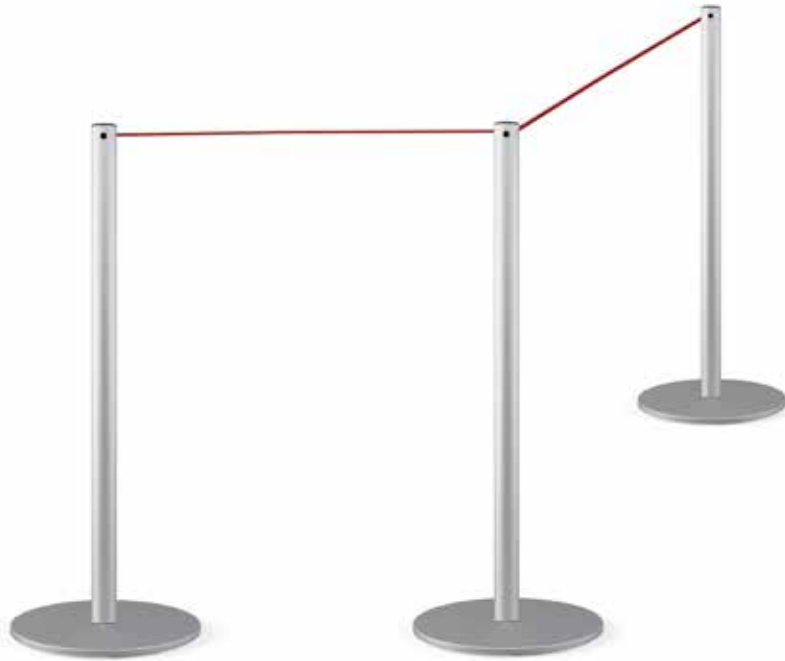

ROPE COLOURS

- red
- white
- gray
- black

POST & BASE COLOURS

- silver
- black
- white
- satin stainless steel

LINE FIX | MUSEUMS & GALLERIES

- Delimiting metallic element
- Secured to the floor
- Semi-elastic rope
- Perfect to divide spaces and for pedestrian signage
- Available also in wall mounting

ROPE COLOURS

- red
- white
- gray
- black

POST & BASE COLOURS

- silver
- black
- white
- satin stainless steel

LINE MAX | MUSEUMS & GALLERIES

- Delimiting metallic element
- Semi-elastic rope
- Perfect to divide spaces and for pedestrian signage
- Available also in wall mounting

LINE BASIC CHARACTERISTICS

height	90 cm
base	35 cm ø
	1 cm ↓
weight	10 kg
tube	3 cm ø

ROPE COLOURS

- red
- white
- gray
- black

POST & BASE COLOURS

- silver
- black
- white
- satin stainless steel

LINE MAX

MUSEUMS & GALLERIES

ACCESSORIES

SIGN FRAME LINE

- The complement for the right signage
- A4 format sign
- Strong and elegant
- Angle of sign adjustable
- Adjustable 360°
- Made in metallic

LINE A4 VERTICAL CHARACTERISTICS

height	40 cm
base	22 cm
weight	0.5 kg