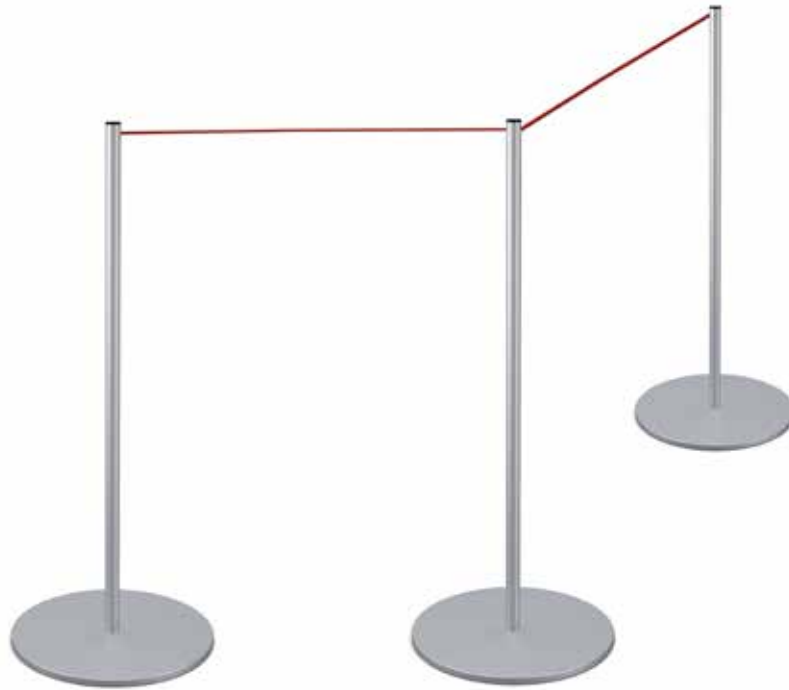

125

Informational plaque

Informational plaque

LINE
COLLECTION | Elegant delimiters designed especially for museums and galleries

- Delimiting metallic element
- Semi-elastic rope
- Perfect to divide spaces and for pedestrian signage
- Available also in wall mounting

LINE MINI
CHARACTERISTICS

height	45 cm
base	35 cm ø
	1 cm ↓
weight	6 kg
tube	2.5 cm ø

LINE BASIC
CHARACTERISTICS

height	90 cm
base	35 cm ø
	1 cm ↓
weight	8 kg
tube	2.5 cm ø

LINE DUAL
CHARACTERISTICS

height	90 cm
base	35 cm ø
	1 cm ↓
weight	8 kg
tube	2.5 cm ø

ROPE COLOURS

- red
- white
- gray
- black

POST & BASE COLOURS

- silver
- black
- white
- satin stainless steel

LINE FIX | MUSEUMS & GALLERIES

- Delimiting metallic element
- Secured to the floor
- Semi-elastic rope
- Perfect to divide spaces and for pedestrian signage
- Available also in wall mounting

LINE BASIC CHARACTERISTICS

height	90 cm
base	35 cm ø
	1 cm ↓
weight	10 kg
tube	3 cm ø

ROPE COLOURS

- red
- white
- gray
- black

POST & BASE COLOURS

- silver
- black
- white
- satin stainless steel

LINE MAX

MUSEUMS & GALLERIES