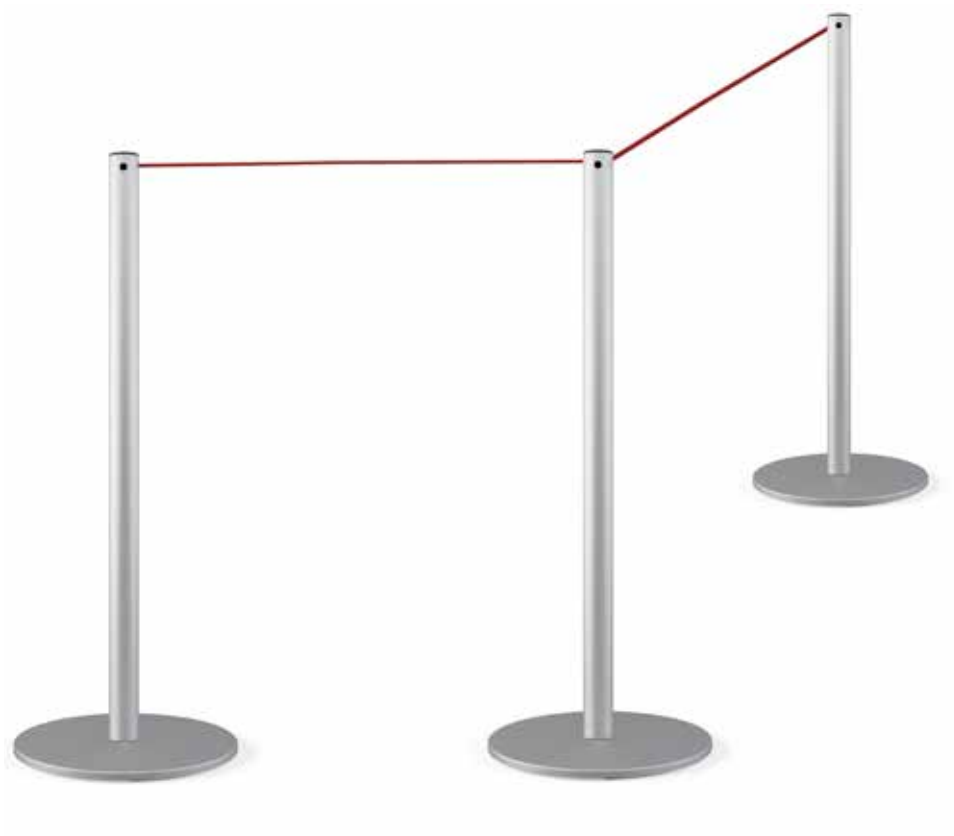

125

Informational plaque

Informational plaque

LINE
COLLECTION | Elegant delimiters designed especially for museums and galleries

- Delimiting metallic element
- Semi-elastic rope
- Perfect to divide spaces and for pedestrian signage
- Available also in wall mounting

LINE MINI
CHARACTERISTICS

height	45 cm
base	35 cm ø
	1 cm ↓
weight	6 kg
tube	2.5 cm ø

LINE BASIC
CHARACTERISTICS

height	90 cm
base	35 cm ø
	1 cm ↓
weight	8 kg
tube	2.5 cm ø

LINE DUAL
CHARACTERISTICS

height	90 cm
base	35 cm ø
	1 cm ↓
weight	8 kg
tube	2.5 cm ø

ROPE COLOURS

- red
- white
- gray
- black

POST & BASE COLOURS

- silver
- black
- white
- satin stainless steel

LINE FIX | MUSEUMS & GALLERIES

- Delimiting metallic element
- Secured to the floor
- Semi-elastic rope
- Perfect to divide spaces and for pedestrian signage
- Available also in wall mounting

ROPE COLOURS

- red
- white
- gray
- black

POST & BASE COLOURS

- silver
- black
- white
- satin stainless steel

LINE MAX | MUSEUMS & GALLERIES

- Delimiting metallic element
- Semi-elastic rope
- Perfect to divide spaces and for pedestrian signage
- Available also in wall mounting