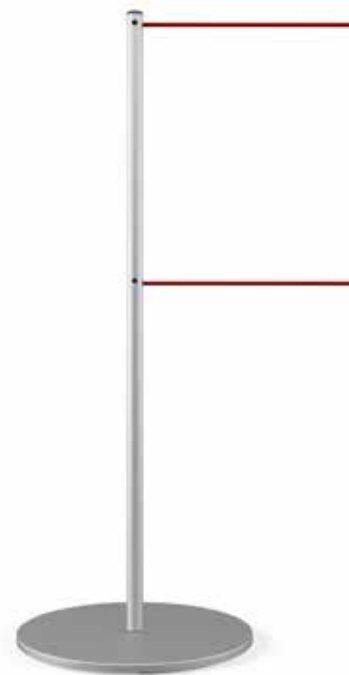

125

Informational plaque

Informational plaque

LINE
COLLECTION | Elegant delimiters designed especially for museums and galleries

- Delimiting metallic element
- Semi-elastic rope
- Perfect to divide spaces and for pedestrian signage
- Available also in wall mounting

LINE MINI
CHARACTERISTICS

height	45 cm
base	35 cm ø
	1 cm ↓
weight	6 kg
tube	2.5 cm ø

LINE BASIC
CHARACTERISTICS

height	90 cm
base	35 cm ø
	1 cm ↓
weight	8 kg
tube	2.5 cm ø

LINE DUAL
CHARACTERISTICS

height	90 cm
base	35 cm ø
	1 cm ↓
weight	8 kg
tube	2.5 cm ø

ROPE COLOURS

- red
- white
- gray
- black

POST & BASE COLOURS

- silver
- black
- white
- satin stainless steel

LINE FIX | MUSEUMS & GALLERIES

- Delimiting metallic element
- Secured to the floor
- Semi-elastic rope
- Perfect to divide spaces and for pedestrian signage
- Available also in wall mounting

LINE BASIC CHARACTERISTICS

height	90 cm
base	35 cm ø
	1 cm ↓
weight	10 kg
tube	3 cm ø

ROPE COLOURS

- red
- white
- gray
- black

POST & BASE COLOURS

- silver
- black
- white
- satin stainless steel

LINE MAX

MUSEUMS & GALLERIES