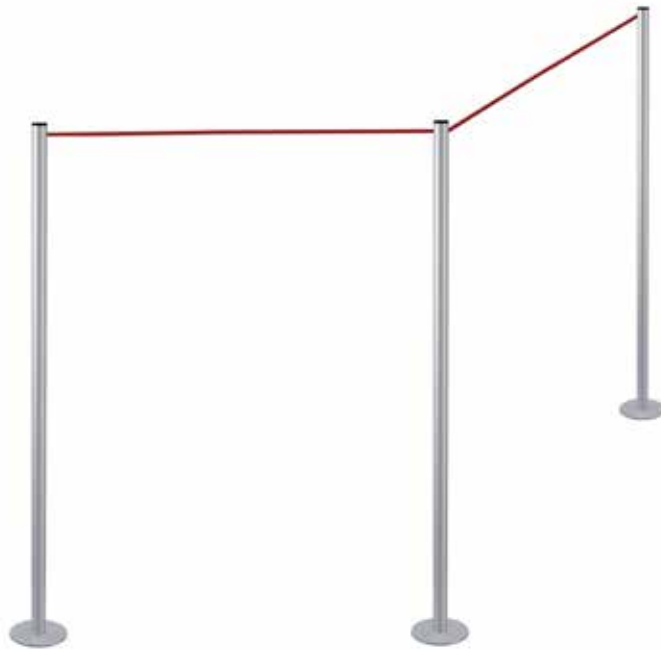

ROPE COLOURS

- red
- white
- gray
- black

POST & BASE COLOURS

- silver
- black
- white
- satin stainless steel

LINE FIX | MUSEUMS & GALLERIES

- Delimiting metallic element
- Secured to the floor
- Semi-elastic rope
- Perfect to divide spaces and for pedestrian signage
- Available also in wall mounting

LINE FIX MINI CHARACTERISTICS

height	45 cm
base	10 cm ø
weight	2 kg
tube	2.5 cm ø

LINE FIX BASIC CHARACTERISTICS

height	90 cm
base	10 cm ø
weight	3 kg
tube	2.5 cm ø

LINE FIX DUAL CHARACTERISTICS

height	90 cm
base	10 cm ø
weight	3 kg
tube	2.5 cm ø

ROPE COLOURS

- red
- white
- gray
- black

POST & BASE COLOURS

- silver
- black
- white
- satin stainless steel

LINE MAX | MUSEUMS & GALLERIES

- Delimiting metallic element
- Semi-elastic rope
- Perfect to divide spaces and for pedestrian signage
- Available also in wall mounting

LINE BASIC CHARACTERISTICS

height	90 cm
base	35 cm ø
	1 cm ↓
weight	10 kg
tube	3 cm ø

ROPE COLOURS

- red
- white
- gray
- black

POST & BASE COLOURS

- silver
- black
- white
- satin stainless steel

LINE MAX

MUSEUMS & GALLERIES