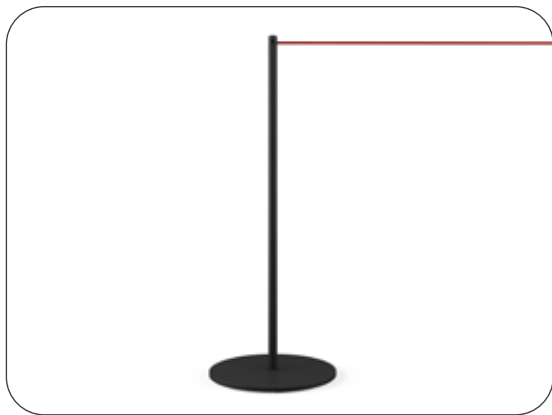

LINE MINI
CHARACTERISTICS

height	45 cm
base	35 cm ø
	1 cm ↓
weight	6 kg
tube	2.5 cm ø

LINE BASIC
CHARACTERISTICS

height	90 cm
base	35 cm ø
	1 cm ↓
weight	8 kg
tube	2.5 cm ø

LINE DUAL
CHARACTERISTICS

height	90 cm
base	35 cm ø
	1 cm ↓
weight	8 kg
tube	2.5 cm ø

ROPE COLOURS

- red
- white
- gray
- black

POST & BASE COLOURS

- silver
- black
- white
- satin stainless steel

LINE FIX | MUSEUMS & GALLERIES

- Delimiting metallic element
- Secured to the floor
- Semi-elastic rope
- Perfect to divide spaces and for pedestrian signage
- Available also in wall mounting

ROPE COLOURS

- red
- white
- gray
- black

POST & BASE COLOURS

- silver
- black
- white
- satin stainless steel

LINE MAX | MUSEUMS & GALLERIES

- Delimiting metallic element
- Semi-elastic rope
- Perfect to divide spaces and for pedestrian signage
- Available also in wall mounting

LINE BASIC CHARACTERISTICS

height	90 cm
base	35 cm ø
	1 cm ↓
weight	10 kg
tube	3 cm ø

ROPE COLOURS

- red
- white
- gray
- black

POST & BASE COLOURS

- silver
- black
- white
- satin stainless steel

LINE MAX

MUSEUMS & GALLERIES