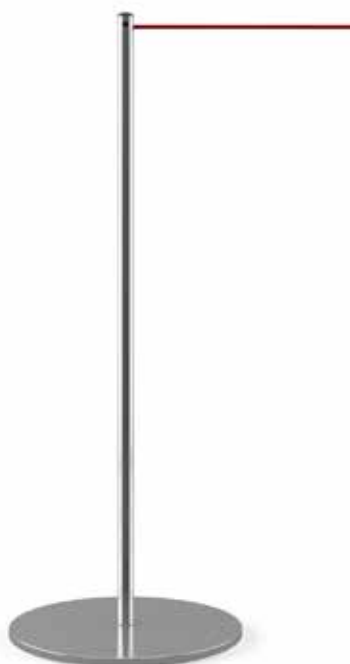

125

Informational plaque

Informational plaque

LINE
COLLECTION | Elegant delimiters designed especially for museums and galleries

- Delimiting metallic element
- Semi-elastic rope
- Perfect to divide spaces and for pedestrian signage
- Available also in wall mounting

LINE MINI
CHARACTERISTICS

height	45 cm
base	35 cm ø
	1 cm ↓
weight	6 kg
tube	2.5 cm ø

LINE BASIC
CHARACTERISTICS

height	90 cm
base	35 cm ø
	1 cm ↓
weight	8 kg
tube	2.5 cm ø

LINE DUAL
CHARACTERISTICS

height	90 cm
base	35 cm ø
	1 cm ↓
weight	8 kg
tube	2.5 cm ø

ROPE COLOURS

- red
- white
- gray
- black

POST & BASE COLOURS

- silver
- black
- white
- satin stainless steel

LINE FIX | MUSEUMS & GALLERIES

- Delimiting metallic element
- Secured to the floor
- Semi-elastic rope
- Perfect to divide spaces and for pedestrian signage
- Available also in wall mounting

LINE BASIC CHARACTERISTICS

height	90 cm
base	35 cm ø
	1 cm ↓
weight	10 kg
tube	3 cm ø

ROPE COLOURS

- red
- white
- gray
- black

POST & BASE COLOURS

- silver
- black
- white
- satin stainless steel

LINE MAX

MUSEUMS & GALLERIES